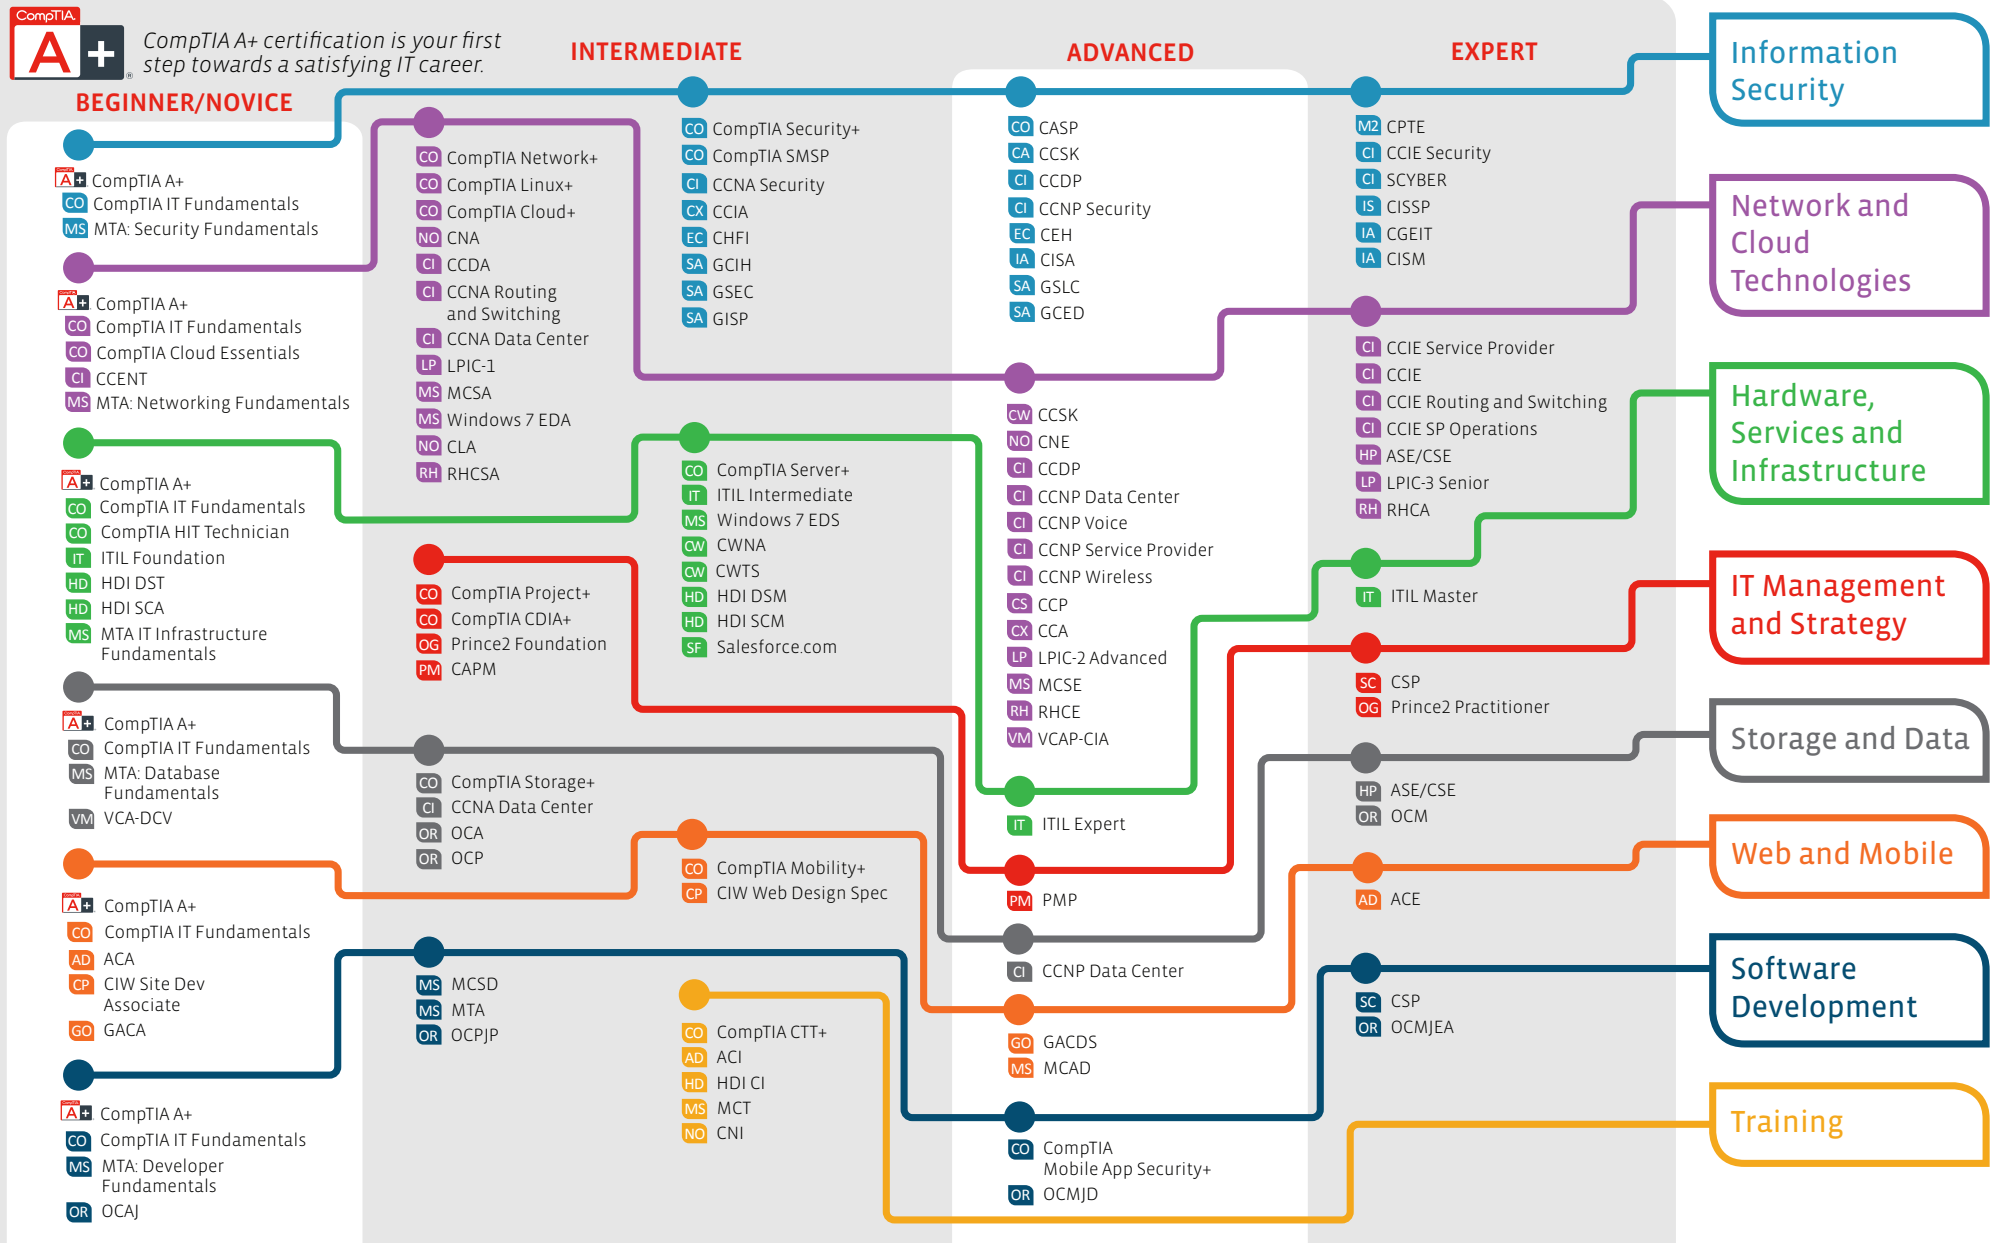

RHCA: Red Hat Certified Architect

SA SANS

INTERMEDIATE

GCIH: GIAC Certified Incident Handler

GISP: GIAC Information Security Professional

GSEC: GIAC Security Essentials

SC Scrum Alliance

EXPERT

CSP: Certified Scrum Professional

SF Salesforce.com

INTERMEDIATE

SALESFORCE.COM: Salesforce.com Certified Administrator

VM VMWare

BEGINNER/NOVICE

VCA-DCV: VMWare Certified Associate - Data Center Virtualization

ADVANCED

VCAP-CIA: VMWare Certified Advanced Professional - Cloud Infrastructure Administration

CompTIA®

IT Certification Roadmap

Explore the possibilities with the CompTIA Interactive IT Roadmap at: CompTIA.org/CertsRoadmap

Certifications validate expertise in your chosen career.

Computer literacy certifications include IC3 and ECDL/ICDL

Updated 10/2014

CO CompTIA Certifications

BEGINNER/NOVICE

CompTIA A+
CompTIA Cloud Essentials
CompTIA HIT Technician: Healthcare IT Technician
CompTIA IT Fundamentals